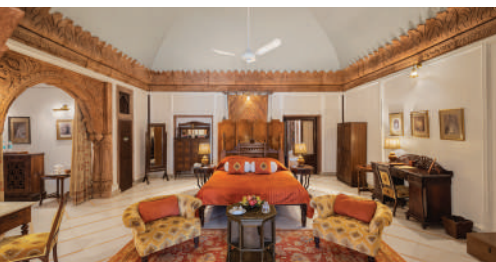

FOOD AND BEVERAGE

Kebab Konner – Open air evening restaurant serving kebabs and curries.

Garden Restaurant – Serves Indian and International cuisine.

Palace Restaurant – Serves Indian and International cuisine (prior booking required)